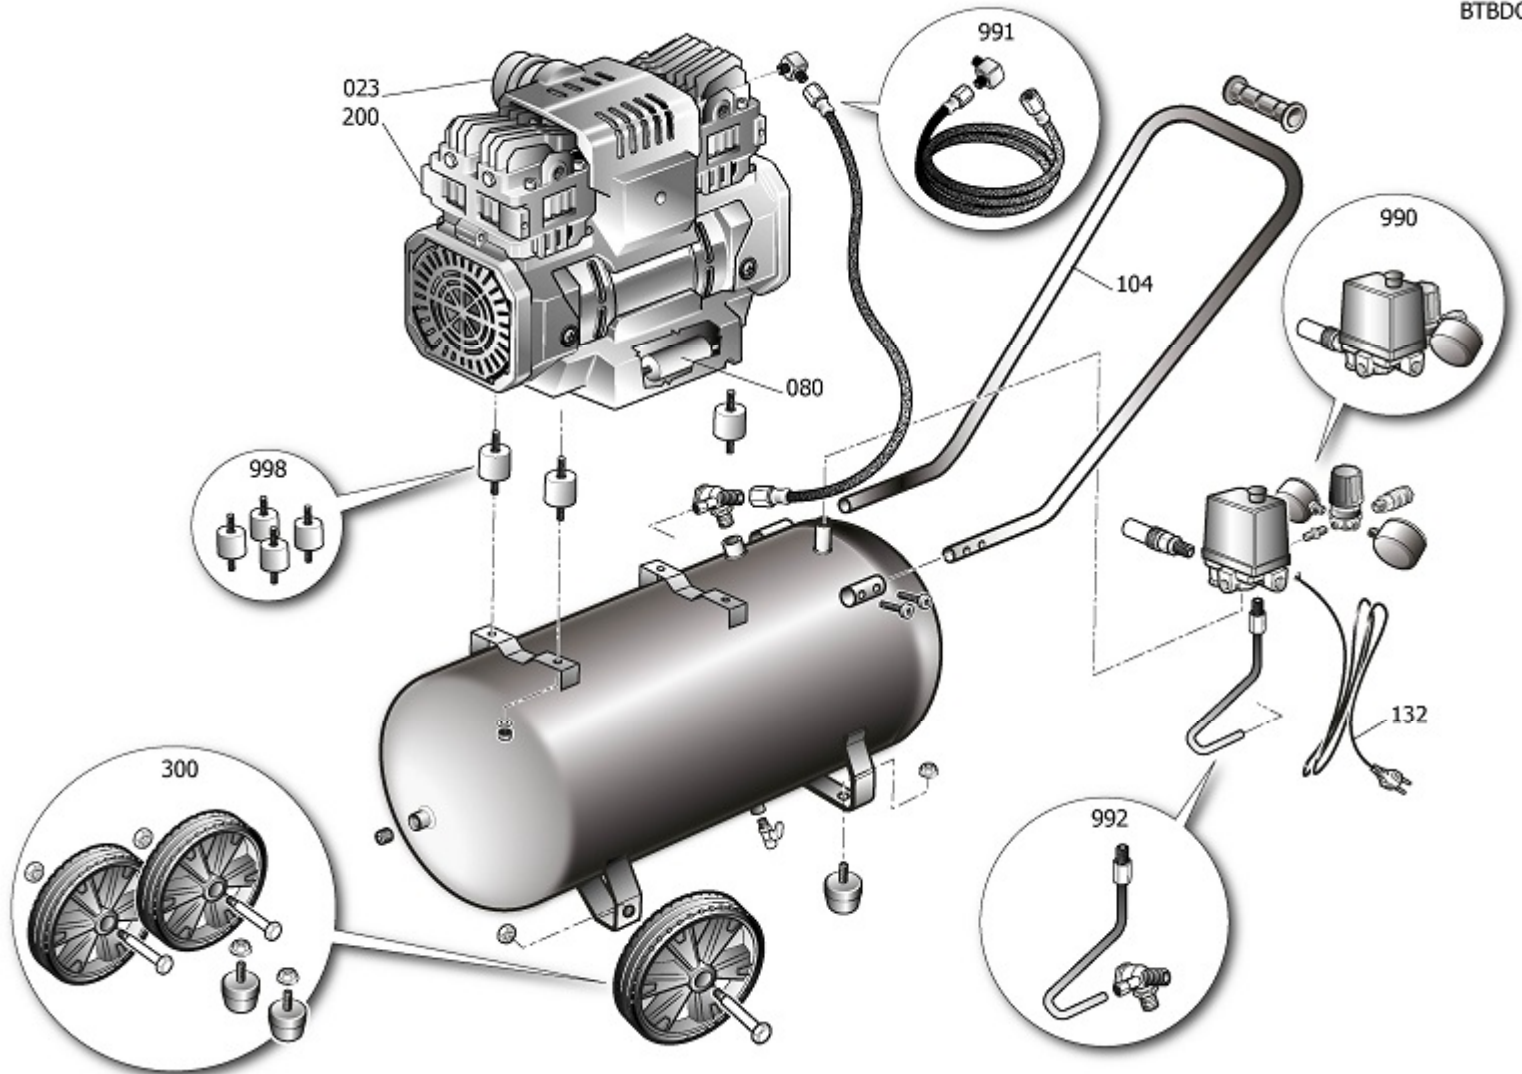

BTBDC

B2CC304NUA

SILTEK TB 24

Pos	Component	MU	Multiplier	
23	9417794	AIR FILTER ASSEMBLY	PZ	1,0
80	9417791	CONDENSER	PZ	1,0
104	9430826	GRIP	PZ	1,0
110	9049190	RELIEF VALVE	PZ	1,0
132	9065376	POWER CABLE	PZ	1,0
200	9417870	BARE PUMP	PZ	1,0
300	9430827	WHEELS/FEET MOUNTING KIT	PZ	1,0
990	9430847	KIT INSTRUMENTS	PZ	1,0
991	9430814	KIT SENDING PIPE	PZ	1,0
992	9430815	KIT NOT RETURN VALVE	PZ	1,0
998	9430816	KIT DAMPERS	PZ	1,0

ATBKT

PUMP OL150TB 1,

BARE PUMP

Pos	Component	MU	Multiplier
46	9430851	FAN	PZ 2,0
900	9430800	MPK VALVE PLATE Q2 750W JW	PZ 2,0
901	9430801	MPK CONROD ASS.LY Q2 750W JW	PZ 2,0
906	9430848	MPC HEAD LF Q2 750W TB JW	PZ 1,0
906	9430849	MPC HEAD RG Q2 750W TB JW	PZ 1,0
909	9430804	MPK GASKETS+SEALS Q2 750W JW	PZ 1,0
914	9430850	CONVEYOR KIT	PZ 1,0