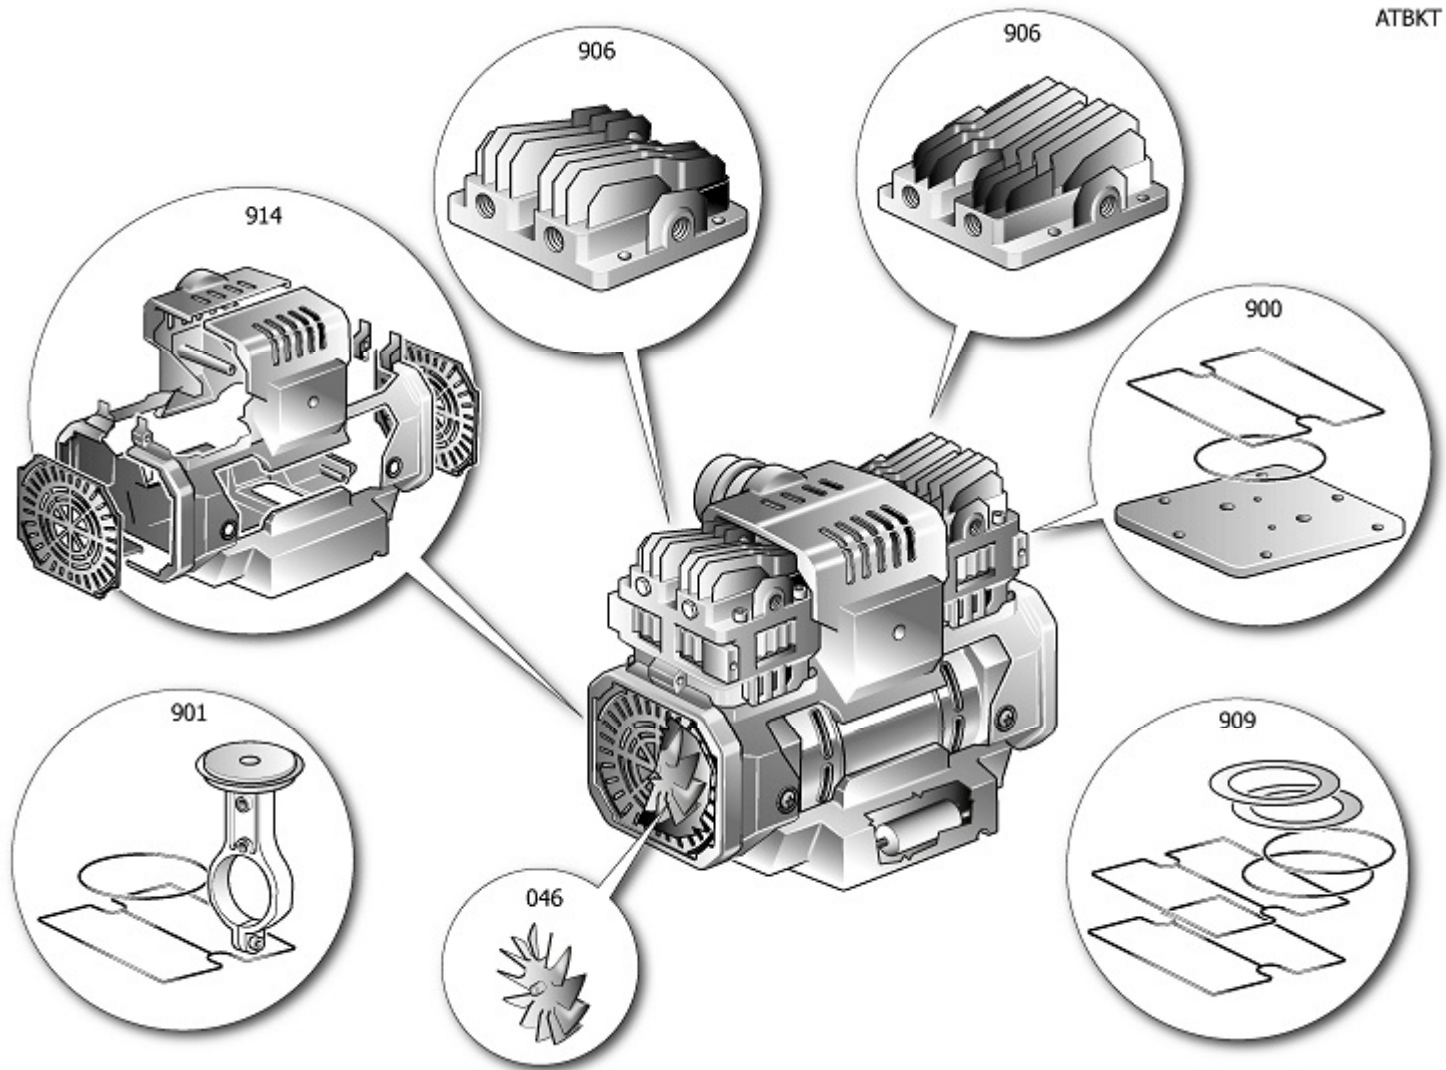

BTBDC

B2CC304NUA

SILTEK TB 24

Pos	Component	MU	Multiplier	
23	9417794	AIR FILTER ASSEMBLY	PZ	1,0
80	9417791	CONDENSER	PZ	1,0
104	9430826	GRIP	PZ	1,0
110	9049190	RELIEF VALVE	PZ	1,0
132	9065376	POWER CABLE	PZ	1,0
200	9417870	BARE PUMP	PZ	1,0
300	9430827	WHEELS/FEET MOUNTING KIT	PZ	1,0
990	9430847	KIT INSTRUMENTS	PZ	1,0
991	9430814	KIT SENDING PIPE	PZ	1,0
992	9430815	KIT NOT RETURN VALVE	PZ	1,0
998	9430816	KIT DAMPERS	PZ	1,0

ATBKT

PUMP OL150TB 1,

BARE PUMP

Pos	Component	MU	Multiplier
46	9430851	FAN	PZ 2,0
900	9430800	MPK VALVE PLATE Q2 750W JW	PZ 2,0
901	9430801	MPK CONROD ASS.LY Q2 750W JW	PZ 2,0
906	9430848	MPC HEAD LF Q2 750W TB JW	PZ 1,0
906	9430849	MPC HEAD RG Q2 750W TB JW	PZ 1,0
909	9430804	MPK GASKETS+SEALS Q2 750W JW	PZ 1,0
914	9430850	CONVEYOR KIT	PZ 1,0